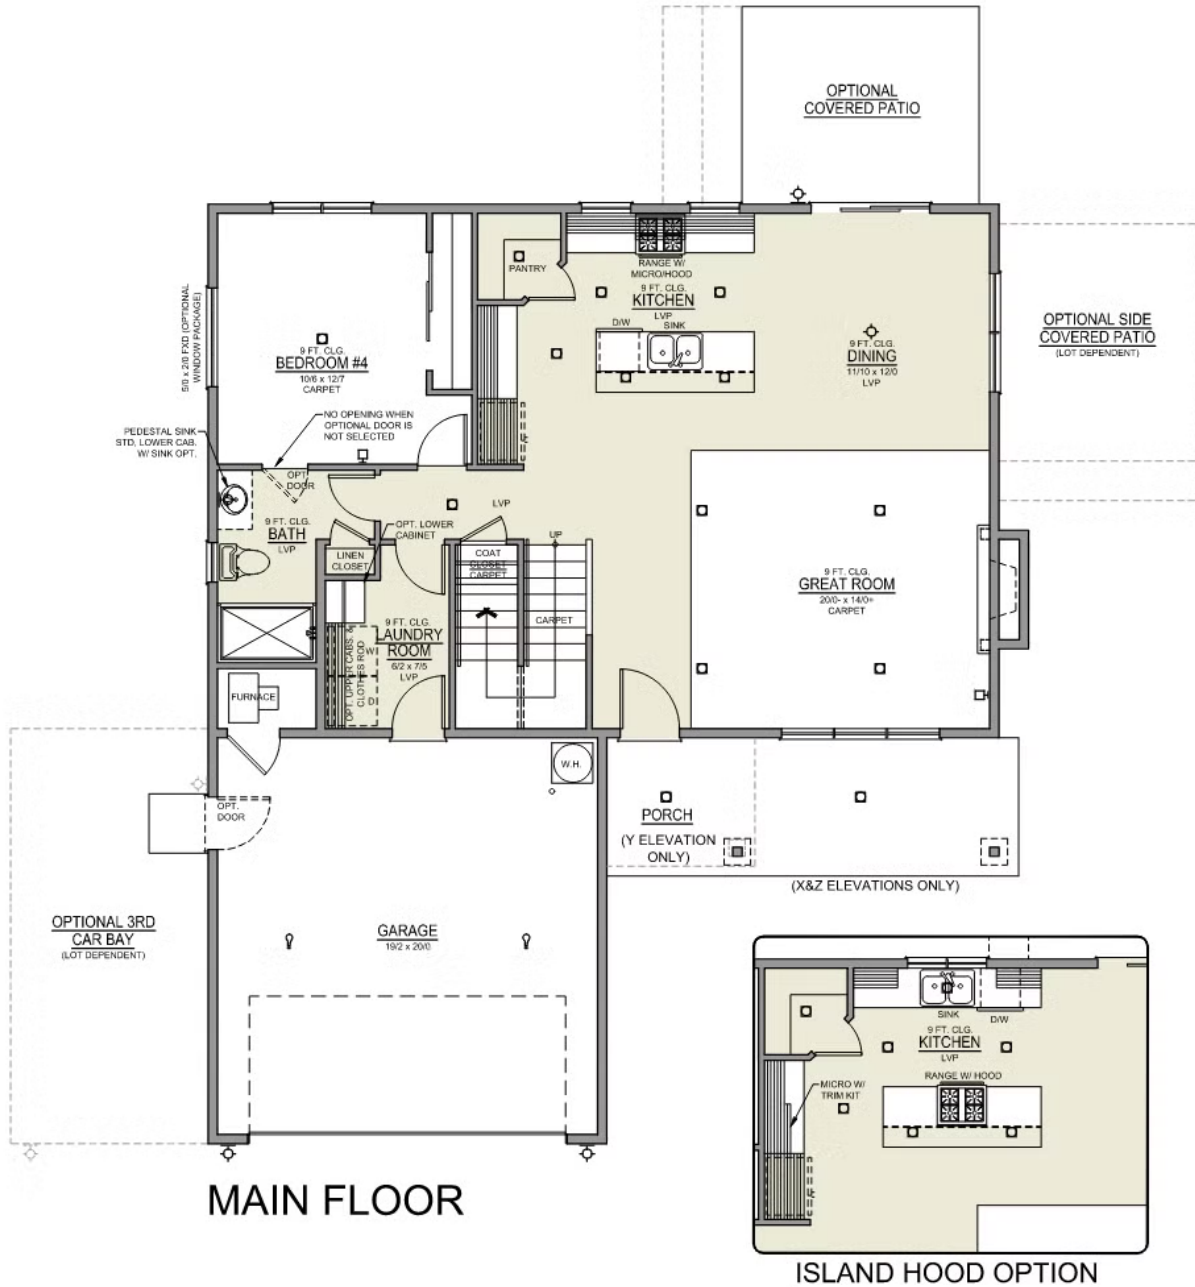

# METOLIUS DISTINCT

ACAPELLA

4 Bedrooms 3 Bathrooms 2,095+ Sq. Ft. 3 Car Garage From: \$649,997

X - Craftsmen

X - Craftsman

Y - Modern

- 9 Foot Ceilings Both Levels
- Multi-Gen Downstairs Suite
- Upstairs Bonus Room / Loft
- Designer Kitchen Island Range Configuration
- Farmhouse Style Sink in Kitchen
- Quartz Kitchen Countertops with Full-Height Backsplash

# METOLIUS DISTINCT

ACAPELLA

4 Bedrooms 3 Bathrooms 2,095+ Sq. Ft. 3 Car Garage From: \$649,997

## Metolius 2-Car

2,095 Sq. Ft.  
4 Bedroom, 3 Bath

Distinct Collection

## Metolius 2-Car

2,095 Sq. Ft.

4 Bedroom, 3 Bath