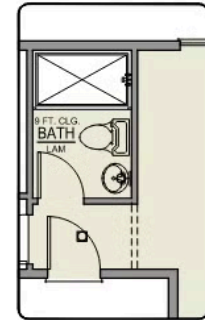

Premier Collection

Jefferson Premier

Upland Meadows

 4 Bedrooms  2.5 Bathrooms  1,761 Sq. Ft.  2 Car Garage  From: \$364,997

T - TRADITIONAL

U - CRAFTSMAN

V - FARMHOUSE

- Guest Suite or Den on Main Level
- 9 Foot Ceilings on Main Level
- Kitchen Island with Sink
- Kitchen Corner Pantry

Premier Collection

Jefferson Premier

Upland Meadows

4 Bedrooms 2.5 Bathrooms 1,761 Sq. Ft. 2 Car Garage From: \$364,997

Jefferson 2-Car

1,761 Sq. Ft.

4 Bedroom, 2.5 Bath

ISLAND HOOD OPTION

BATHROOM OPTION

MAIN FLOOR

Premier Collection

Jefferson Premier

Upland Meadows

4 Bedrooms 2.5 Bathrooms 1,761 Sq. Ft. 2 Car Garage From: \$364,997

Jefferson 2-Car

1,761 Sq. Ft.

4 Bedroom, 2.5 Bath

UPPER FLOOR