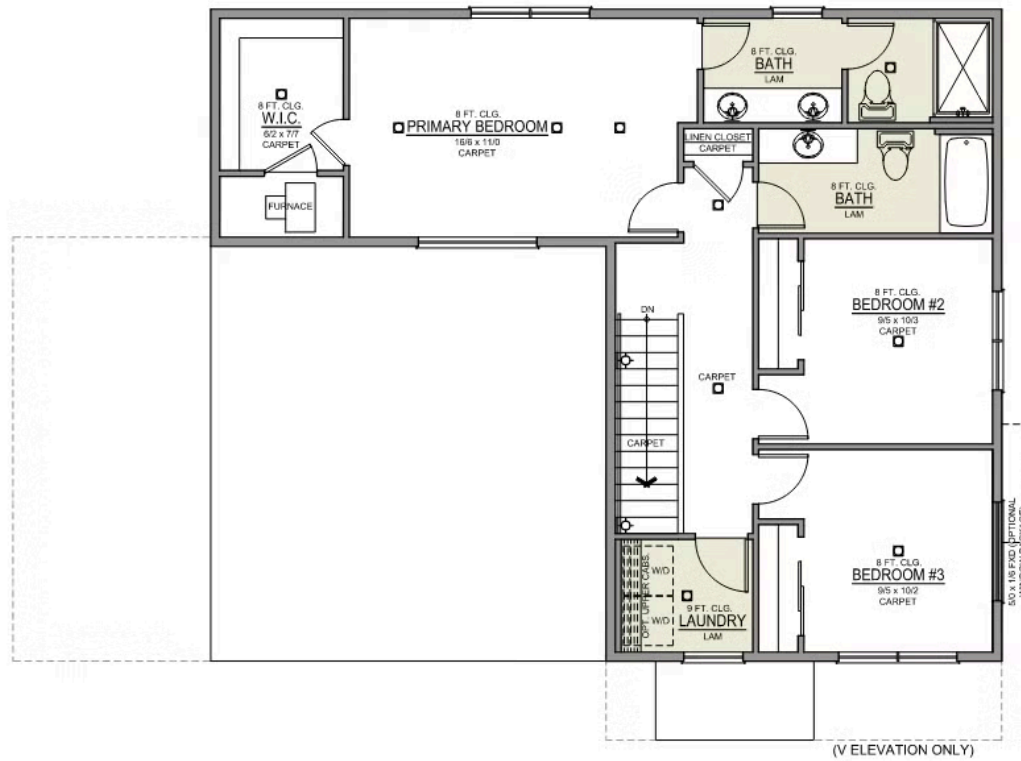

Premier Collection

Jefferson Premier

Upland Meadows

 4 Bedrooms  2.5 Bathrooms  1,761 Sq. Ft.  2 Car Garage  From: \$364,997

T - TRADITIONAL

U - CRAFTSMAN

V - FARMHOUSE

- Guest Suite or Den on Main Level
- 9 Foot Ceilings on Main Level
- Kitchen Island with Sink
- Kitchen Corner Pantry

Premier Collection

Jefferson Premier

Upland Meadows

4 Bedrooms 2.5 Bathrooms 1,761 Sq. Ft. 2 Car Garage From: \$364,997

Jefferson 2-Car

1,761 Sq. Ft.

4 Bedroom, 2.5 Bath

ISLAND HOOD OPTION

BATHROOM OPTION

MAIN FLOOR

Premier Collection

Jefferson Premier

Upland Meadows

4 Bedrooms 2.5 Bathrooms 1,761 Sq. Ft. 2 Car Garage From: \$364,997

Jefferson 2-Car

1,761 Sq. Ft.

4 Bedroom, 2.5 Bath

UPPER FLOOR