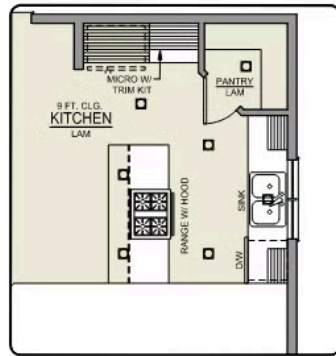

Premier Collection

Jefferson Premier

Upland Meadows

 4 Bedrooms  2.5 Bathrooms  1,761 Sq. Ft.  2 Car Garage  From: \$364,997

T - TRADITIONAL

U - CRAFTSMAN

V - FARMHOUSE

- Guest Suite or Den on Main Level
- 9 Foot Ceilings on Main Level
- Kitchen Island with Sink
- Kitchen Corner Pantry

Premier Collection

Jefferson Premier

Upland Meadows

4 Bedrooms 2.5 Bathrooms 1,761 Sq. Ft. 2 Car Garage From: \$364,997

Jefferson 2-Car

1,761 Sq. Ft.

4 Bedroom, 2.5 Bath

ISLAND HOOD OPTION

BATHROOM OPTION

MAIN FLOOR

Premier Collection

Jefferson Premier

Upland Meadows

4 Bedrooms 2.5 Bathrooms 1,761 Sq. Ft. 2 Car Garage From: \$364,997

Jefferson 2-Car

1,761 Sq. Ft.

4 Bedroom, 2.5 Bath

UPPER FLOOR