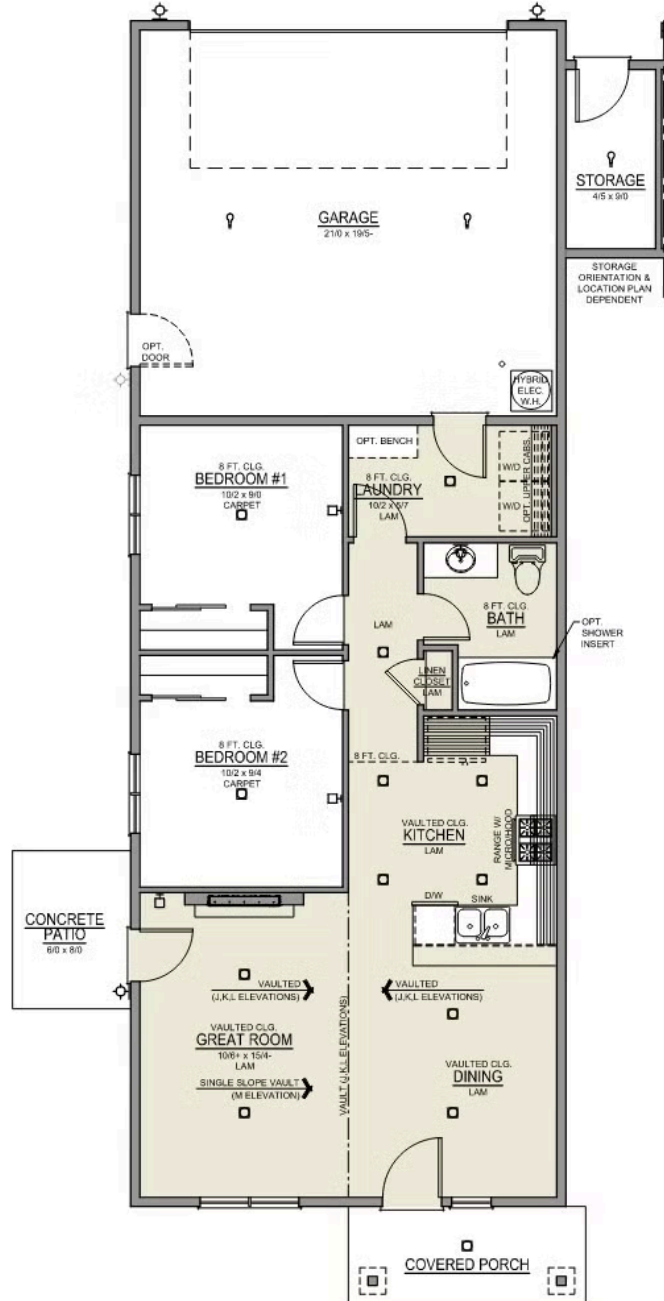

Feather Ridge

Astoria Origin
LOT 190

4058 SW Obsidian Ave. Redmond, OR 97756

🏠 2 Bedrooms

🚿 1 Bathrooms

🏠 880 Sq. Ft.

🚗 2 Car Garage

🏷️ 379,900

UNDER CONSTRUCTION

M - MODERN

- Open Concept Great Room
- Covered Front Porch
- Luxury Wood Laminate Flooring
- Luxury Vinyl Tile in Bath and Laundry
- Stainless Steel Kitchen Appliances
- Laundry/Mudroom Access from the Garage
- Attached External Storage

Feather Ridge

Astoria Origin
LOT 190

4058 SW Obsidian Ave. Redmond, OR 97756

🛏 2 Bedrooms

🚿 1 Bathroom

🏠 880 Sq. Ft.

🚗 2 Car Garage

🏷 379,900

Astoria 2-Car

880 Sq. Ft.

2 Bedroom, 1 Bath

Feather Ridge

OPTIONS

Astoria Origin
LOT 190

4058 SW Obsidian Ave. Redmond, OR 97756

 2 Bedrooms