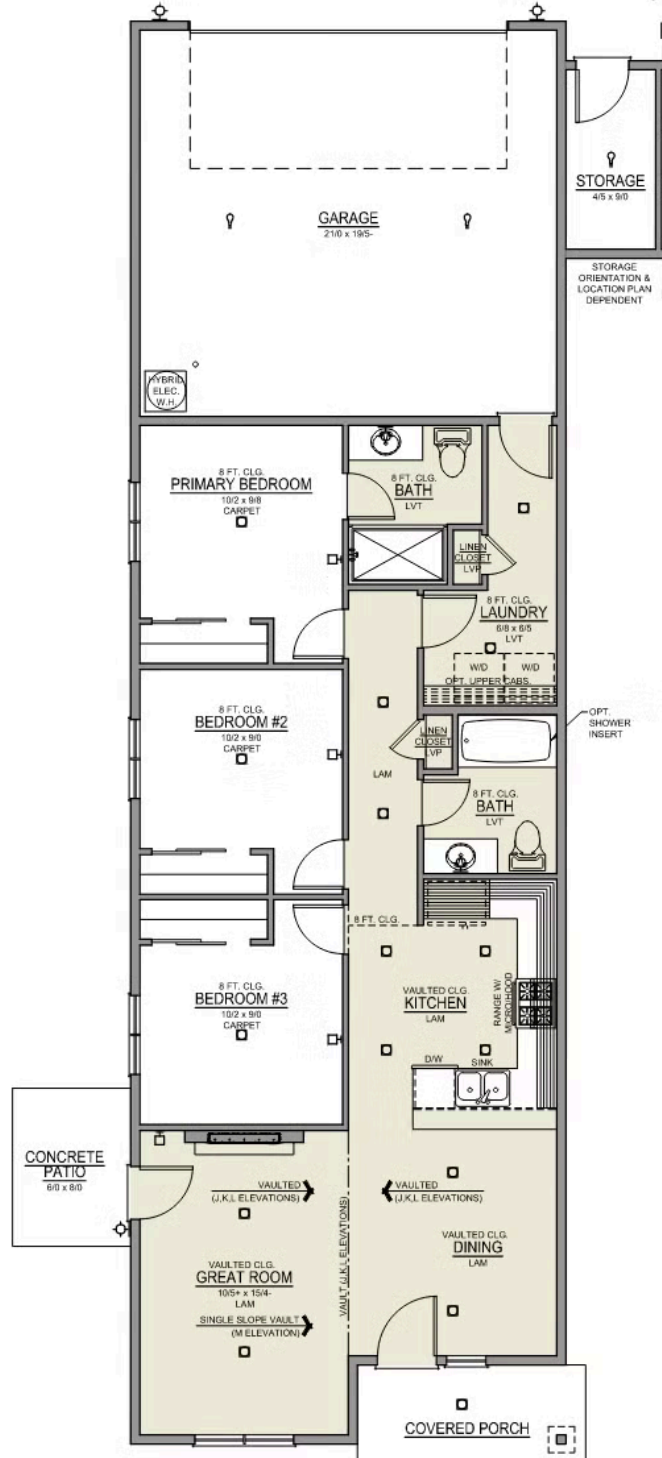

# Feather Ridge

Florence  
LOT 195

3998 SW Obsidian Ave. Redmond, OR 97756

3 Bedrooms

2 Bathrooms

1,102 Sq. Ft.

2 Car Garage

419,997

\$20K TO USE YOUR WAY

The Florence is an efficient, low-maintenance home that makes the most of its 1,102 square feet. A welcoming great room opens to the kitchen and dining space, creating a practical hub for meals, relaxation, and everyday connection. Three bedrooms sit close at hand, supporting easy single-level living without wasted space. With its compact footprint and intuitive design, the Florence keeps everyday routines effortless.

## Florence 2-Car

1,102 Sq. Ft.

3 Bedroom, 2 Bath