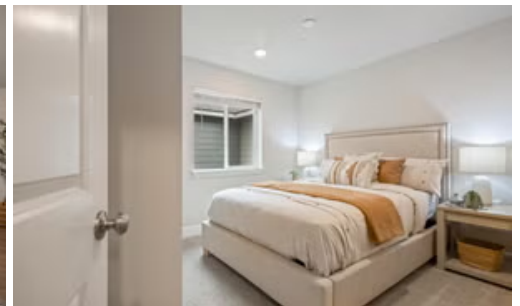

\$20K TO USE YOUR WAY

The Florence is an efficient, low-maintenance home that makes the most of its 1,102 square feet. A welcoming great room opens to the kitchen and dining space, creating a practical hub for meals, relaxation, and everyday connection. Three bedrooms sit close at hand, supporting easy single-level living without wasted space. With its compact footprint and intuitive design, the Florence keeps everyday routines effortless.