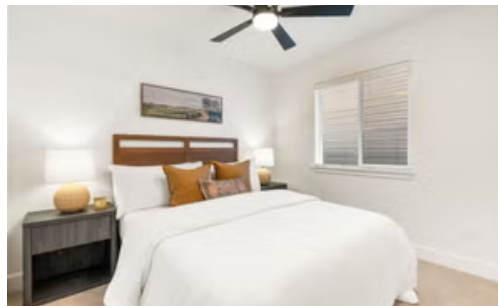

UNDER CONSTRUCTION

FLORENCE LIVING ROOM

The Florence is an efficient, low-maintenance home that makes the most of its 1,102 square feet. A welcoming great room opens to the kitchen and dining space, creating a practical hub for meals, relaxation, and everyday connection. Three bedrooms sit close at hand, supporting easy single-level living without wasted space. With its compact footprint and intuitive design, the Florence keeps everyday routines effortless.

 2 Bathrooms

 1,102 Sq. Ft.

 2 Car Garage

 430,000

- Interior Color Package: "Horizon Pine"
- Exterior Color Package: Timberline Meadows
- Light Fixtures: Acadia
- Doors: Hardware Standard. "Cove" knobs / "Amador" front door handle.
- Bathroom: Shower Enclosure(s) Glass Color Choice
- Electrical: Tech Package Pre Wire - Includes Panel, 110 outlet, 1 Dual Wall Plate (Coax & Ethernet) in Great Room
- Cabinets: Specify Color of Knobs and Pulls
- Countertops: Quartz in Kitchen
- Backsplash: Quartz (6") in Kitchen.
- Garage: Garage Door Opener
- Garage: Garage Door Opener Wireless Keypad
- HVAC: System - Ductless Heating & AC "Mini Split" (Includes Prewire).
- Fireplace: Electric Fireplace - Drywall Only w/ Mantle