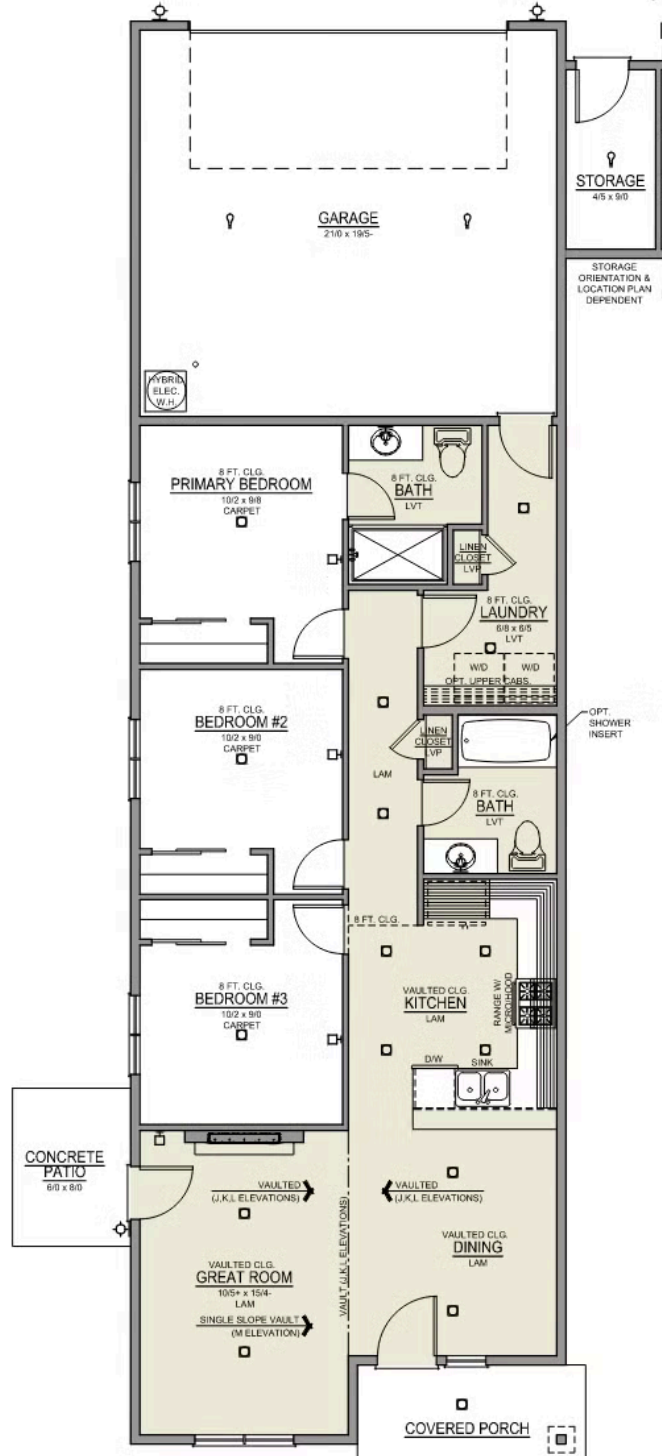

Feather Ridge

Florence
LOT 136

4020 SW Obsidian Pl. Redmond, OR 97756

🏠 3 Bedrooms

🚿 2 Bathrooms

🏠 1,102 Sq. Ft.

🚗 2 Car Garage

🏷️ 430,000

UNDER CONSTRUCTION

FLORENCE LIVING ROOM

The Florence is an efficient, low-maintenance home that makes the most of its 1,102 square feet. A welcoming great room opens to the kitchen and dining space, creating a practical hub for meals, relaxation, and everyday connection. Three bedrooms sit close at hand, supporting easy single-level living without wasted space. With its compact footprint and intuitive design, the Florence keeps everyday routines effortless.

Feather Ridge

Florence
LOT 136

4020 SW Obsidian Pl. Redmond, OR 97756

🛏 3 Bedrooms

🚿 2 Bathrooms

🏠 1,102 Sq. Ft.

🚗 2 Car Garage

🏷 430,000

Florence 2-Car

1,102 Sq. Ft.

3 Bedroom, 2 Bath

Feather Ridge

OPTIONS

Florence
LOT 136

4020 SW Obsidian Pl. Redmond, OR 97756

 3 Bedrooms