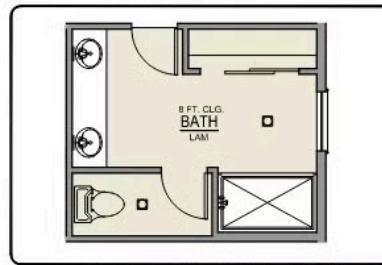

Premier Collection

Charity Premier

McClannahan Summit

 3 Bedrooms  2 Bathrooms  1,892 Sq. Ft.  2 Car Garage  From: \$366,997

T - TRADITIONAL ELEVATION

U - CRAFTSMAN ELEVATION

V - FARMHOUSE ELEVATION

The Charity stands out for how it uses its 1,892 square feet to balance openness with real-life versatility. A front bedroom sits just off the entry, making it a perfect home office, schoolroom, or dedicated play space separate from the main living areas. The second bedroom connects to the hallway bath, creating a comfortable second en suite for guests. At the heart of the home, the open kitchen, dining, and great room foster natural gatherings throughout the day. With its thoughtful layout and flexible spaces, the Charity supports a range of everyday moments with ease.

Premier Collection

Charity Premier

McClannahan Summit

3 Bedrooms 2 Bathrooms 1,892 Sq. Ft. 2 Car Garage From: \$366,997

Charity 2-Car

1,892 Sq. Ft.
3 Bedroom, 2 Bath

PRIMARY BATH LINEN
CLOSET OPTION

ISLAND HOOD OPTION