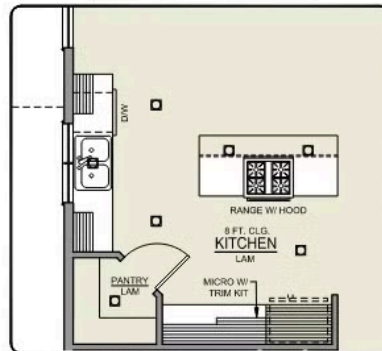

Premier Collection

Charity Premier

McClannahan Summit

 3 Bedrooms  2 Bathrooms  1,892 Sq. Ft.  2 Car Garage  From: \$366,997

T - TRADITIONAL ELEVATION

U - CRAFTSMAN ELEVATION

V - FARMHOUSE ELEVATION

The Charity stands out for how it uses its 1,892 square feet to balance openness with real-life versatility. A front bedroom sits just off the entry, making it a perfect home office, schoolroom, or dedicated play space separate from the main living areas. The second bedroom connects to the hallway bath, creating a comfortable second en suite for guests. At the heart of the home, the open kitchen, dining, and great room foster natural gatherings throughout the day. With its thoughtful layout and flexible spaces, the Charity supports a range of everyday moments with ease.

Premier Collection

Charity Premier

McClannahan Summit

3 Bedrooms 2 Bathrooms 1,892 Sq. Ft. 2 Car Garage From: \$366,997

Charity 2-Car

1,892 Sq. Ft.
3 Bedroom, 2 Bath

PRIMARY BATH LINEN
CLOSET OPTION

ISLAND HOOD OPTION